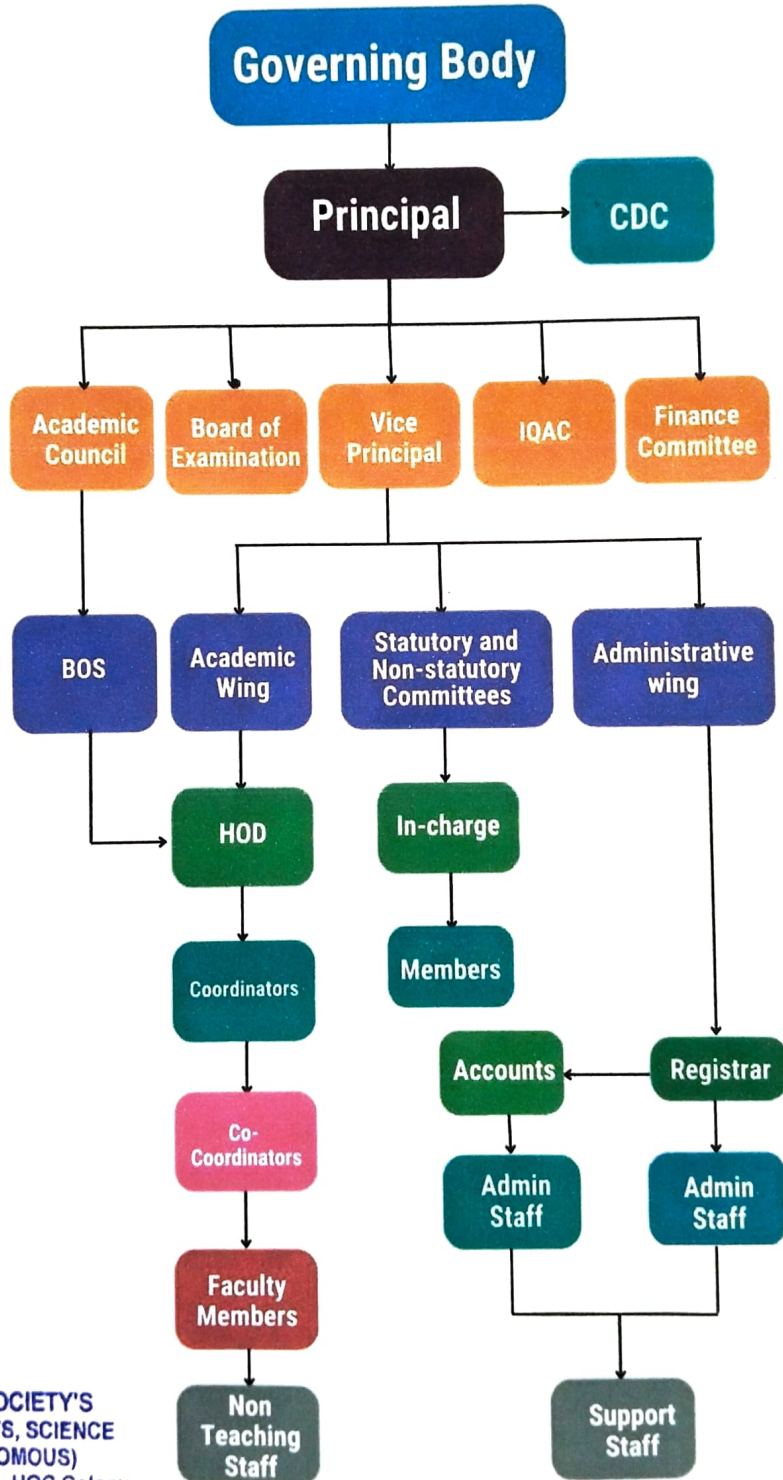

Affiliated to the University of Mumbai, Approved by Government of Maharashtra

(AUTONOMOUS)

PHCASC/Cr.VI/179/2026

Organogram

PRINCIPAL

MAHATMA EDUCATION SOCIETY'S
PILLAI HOC COLLEGE OF ARTS, SCIENCE
AND COMMERCE (AUTONOMOUS)
Pillai HOCL Educational Campus, HOC Colony
Rasayani, Via-Panvel, Dist-Raigad - 410207