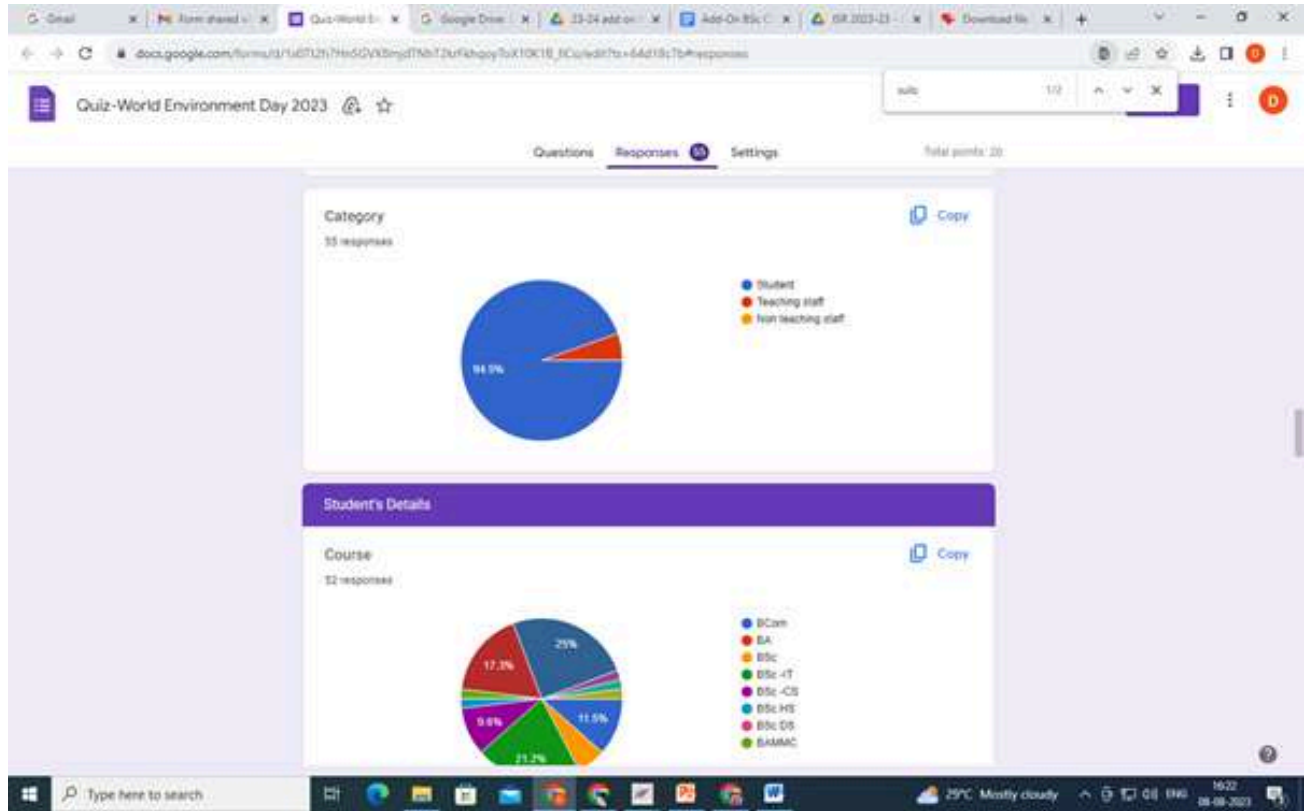

Online Quiz Competition on World Environment Day 2022 June 05, 2023

**Staff Welfare Activity- Yoga Shivar On the occasion of International Yoga Day
June 20, 2023**

Raigad, Maharashtra, India
V5VG+FGH, HOC Colony, Raigad, Maharashtra 410207, India
Lat 18.893957°
Long 73.176663°
20/06/23 12:50 PM GMT +05:30