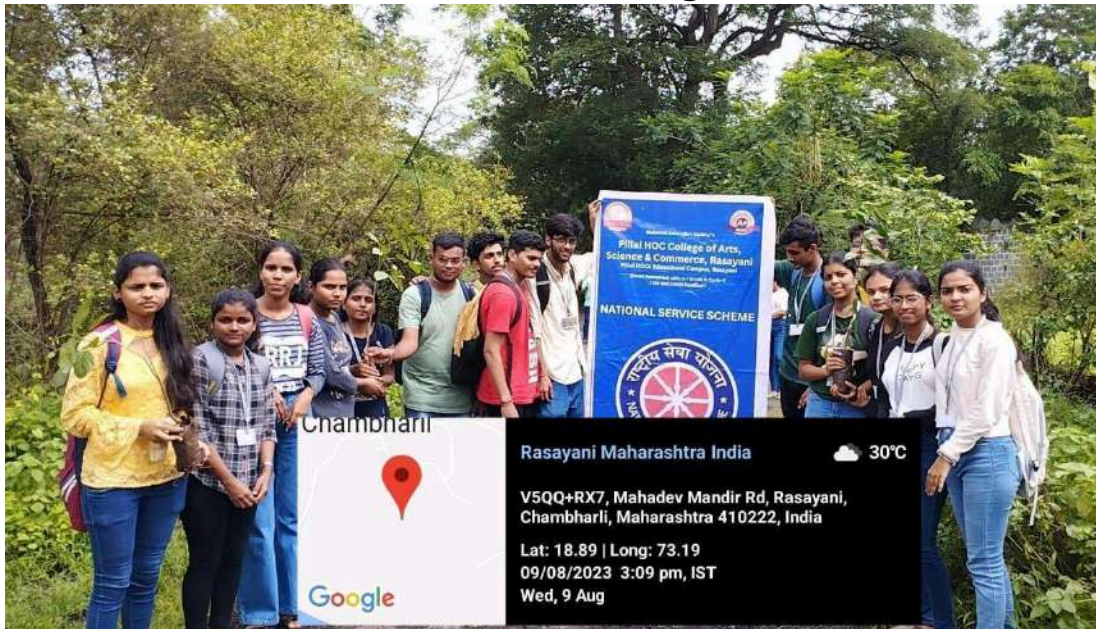

Tree Plantation Drive on August 09, 2023