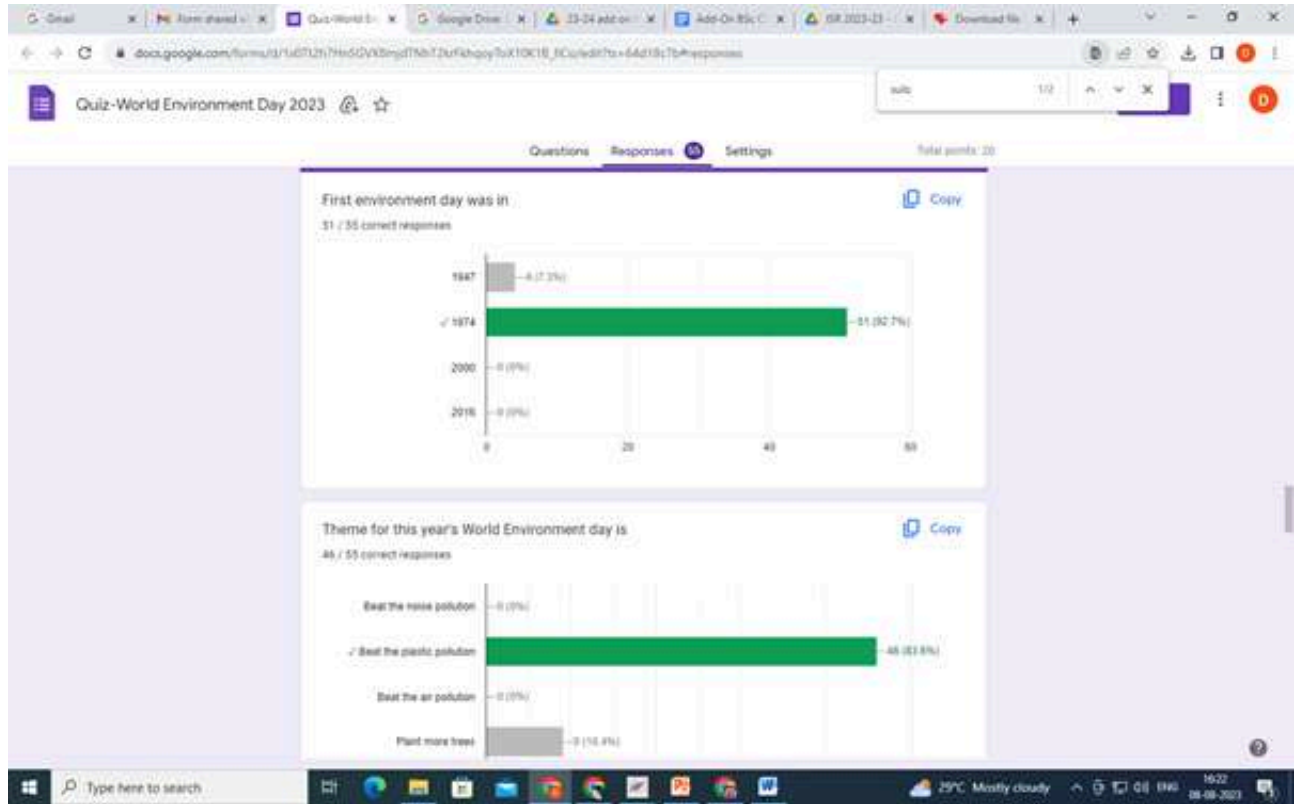

Online Quiz Competition on World Environment Day 2022 June 05, 2023

**Staff Welfare Activity- Yoga Shivar On the occasion of International Yoga Day
June 20, 2023**

Raigad, Maharashtra, India
V5VG+FGH, HOC Colony, Raigad, Maharashtra 410207, India
Lat 18.893957°
Long 73.176663°
20/06/23 12:50 PM GMT +05:30