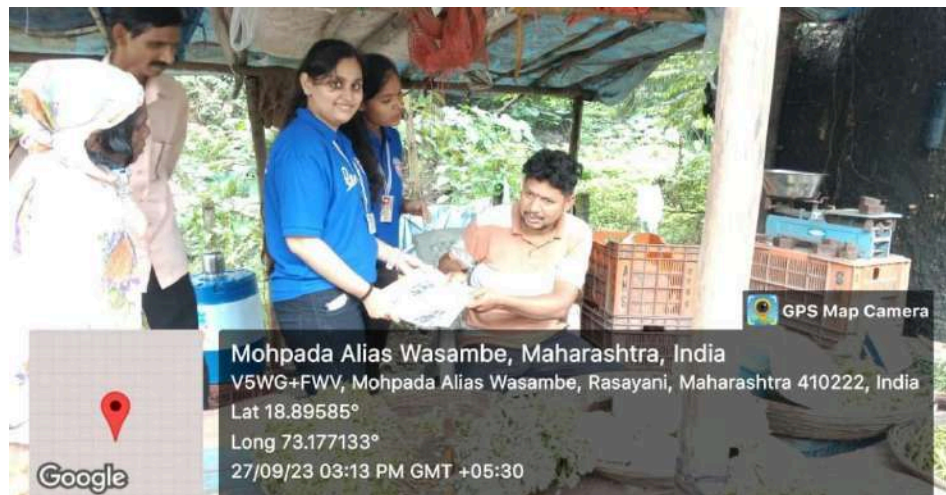

Online Quiz Competition on World Environment Day 2022 June 05, 2023

**Staff Welfare Activity- Yoga Shivar On the occasion of International Yoga Day
June 20, 2023**

Raigad, Maharashtra, India
V5VG+FGH, HOC Colony, Raigad, Maharashtra 410207, India
Lat 18.893957°
Long 73.176663°
20/06/23 12:50 PM GMT +05:30

GPS Map Camera

KARGIL VIJAY DIWAS 26 July 2023

Tree Plantation Drive on August 09, 2023

Paper bag distribution drive September 27, 2023

Visit to Adivasi pada on the occasion of World Tribal Day on 14 August 2023