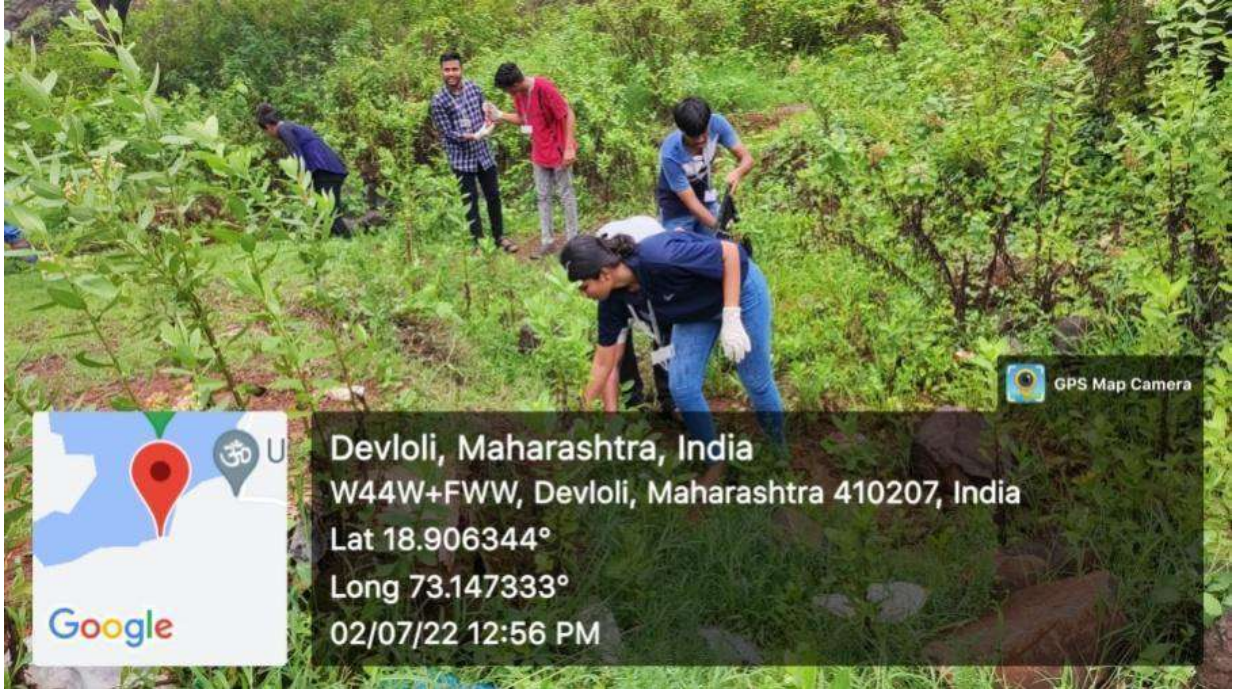

## Dam cleaning activity under Unnat Bharat Abhiyan July 06, 2022

Devloli, Maharashtra, India  
W44W+FWW, Devloli, Maharashtra 410207, India  
Lat 18.906247°  
Long 73.147139°  
02/07/22 01:07 PM

Devloli, Maharashtra, India  
W44W+FWW, Devloli, Maharashtra 410207, India  
Lat 18.906287°  
Long 73.147453°  
02/07/22 01:19 PM