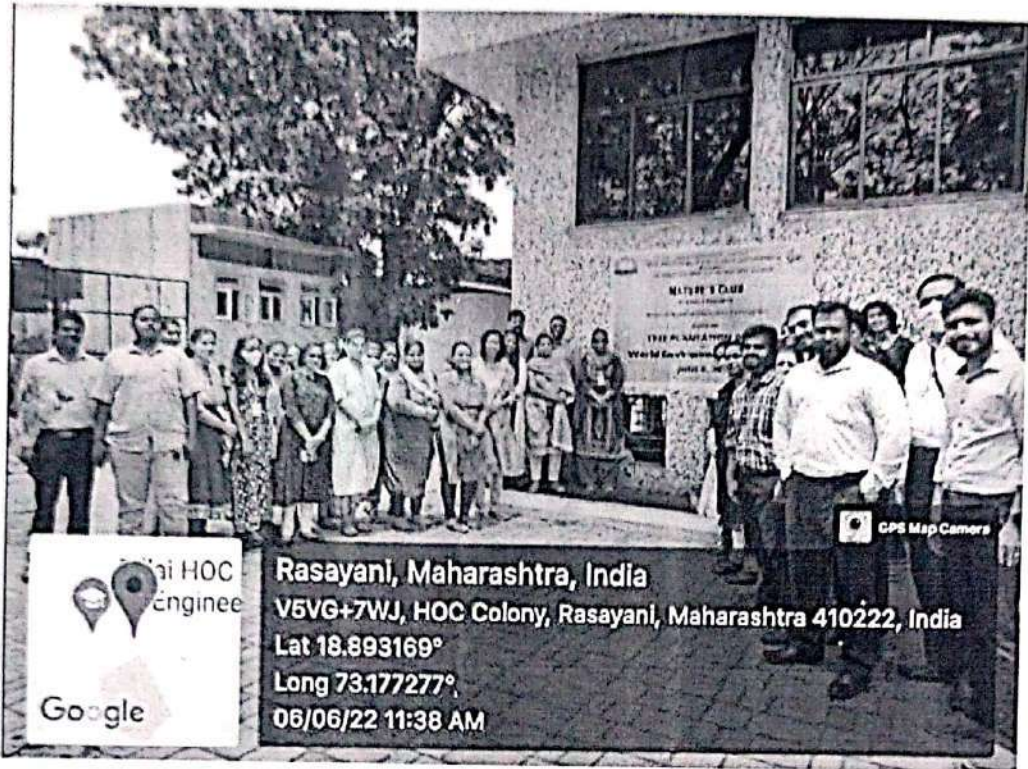

Tree Plantation Drive on World Environment Day 2022 June 06, 2022

[Signature]
PRINCIPAL
Mahatma Education Society's
Pillai HOC College of
Arts, Science & Commerce
Pillai HOC Educational Campus
Rasayani, Tehuka Khalapur
Dist. Raiged, Pin- 410 207

Dam cleaning activity under Unnat Bharat Abhiyan July 06, 2022

Rally against use of plastic August 13, 2022

Mohpada Alias Wasambe, Maharashtra, India
 Front of chatrapati shivaj maharaj chowk, Mohpada
 Alias Wasambe, Maharashtra 410222, India
 Lat 18.897746°
 Long 73.181265°
 13/08/22 03:49 PM